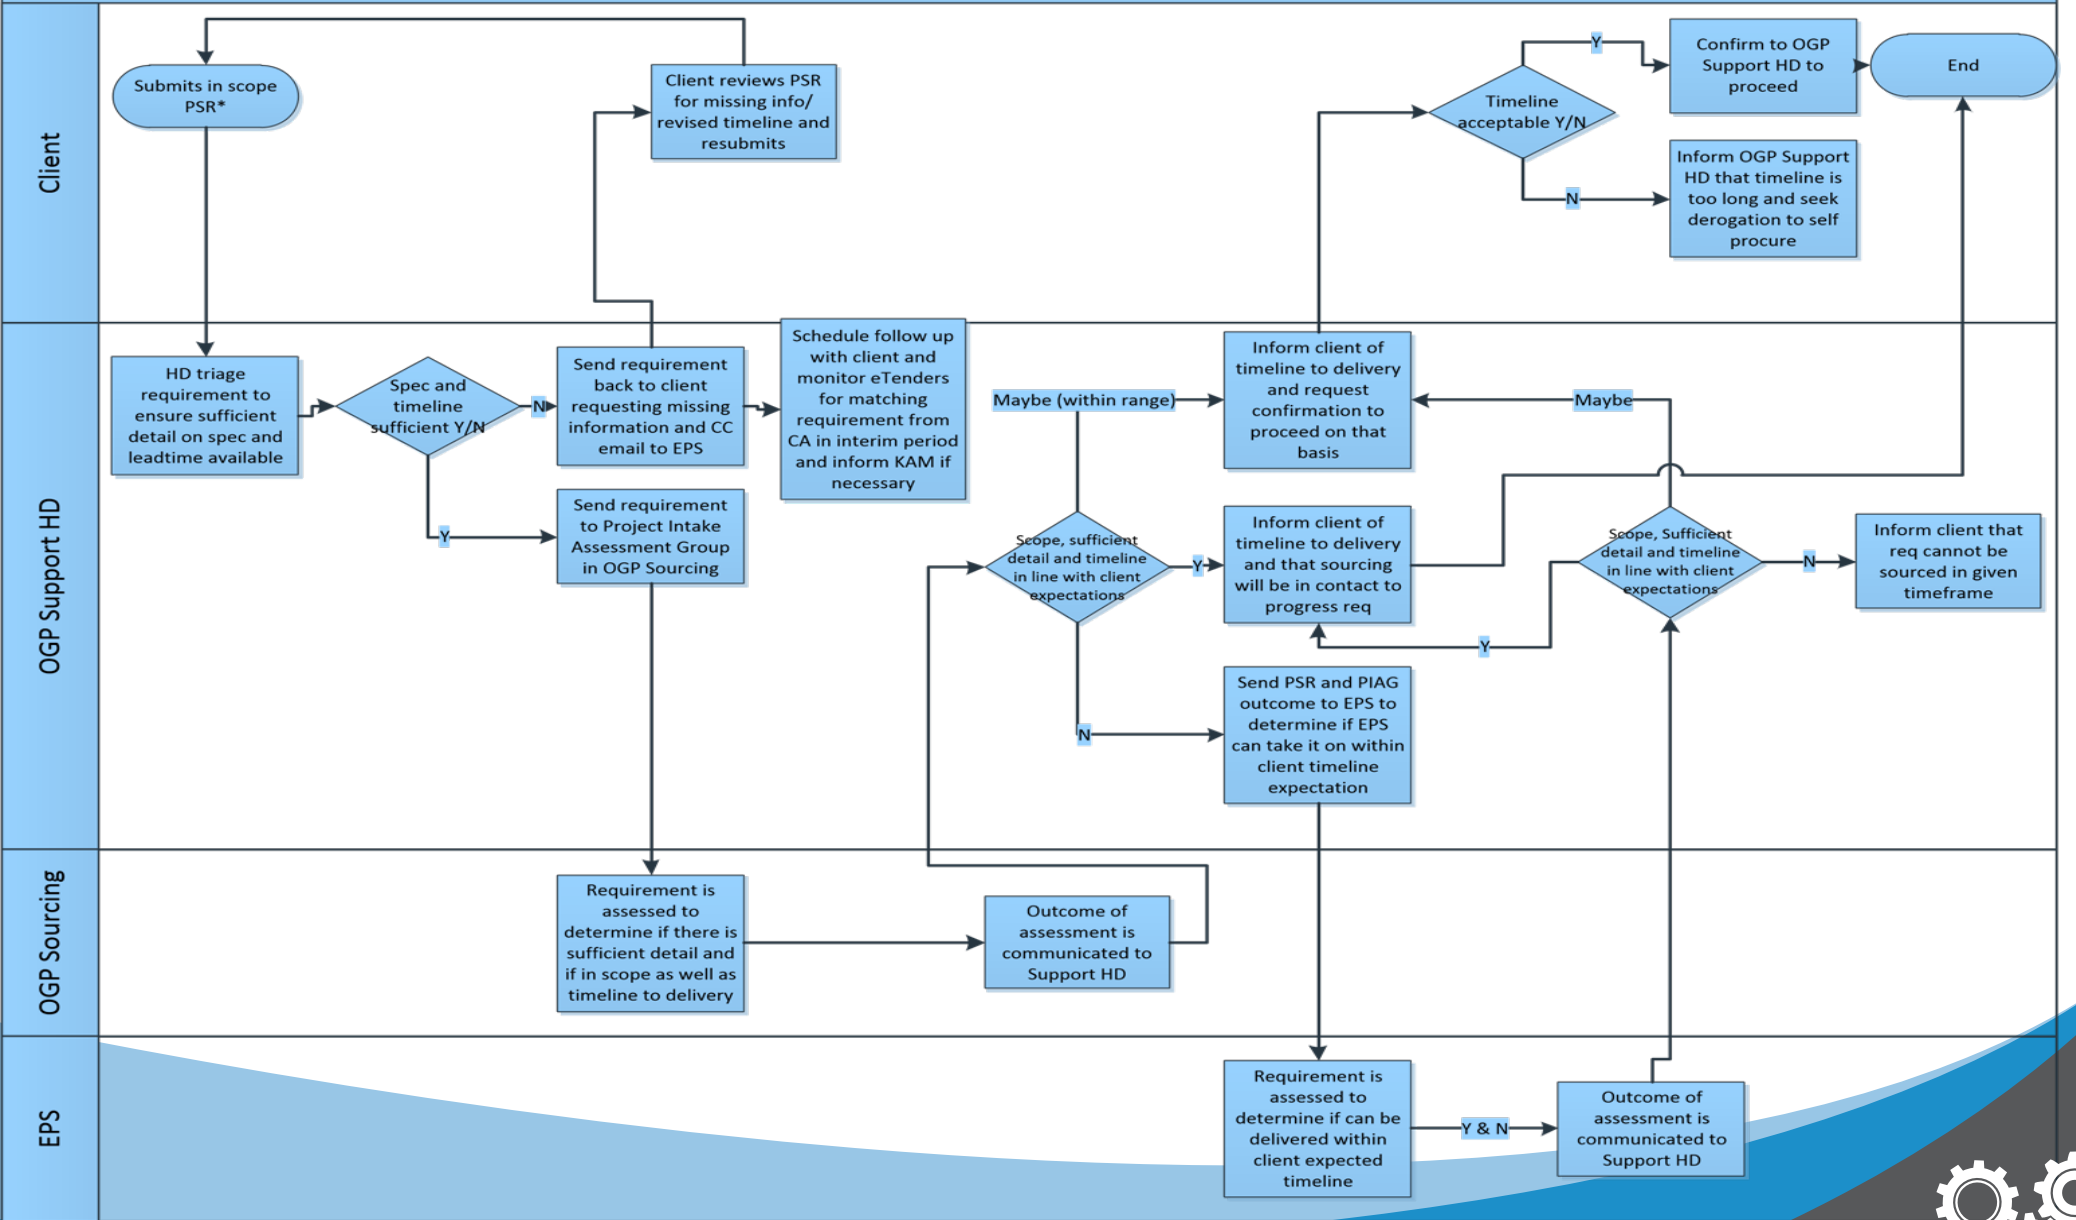

In Scope PSRs from Education Sector Process flow

Phase

HD = Helpdesk